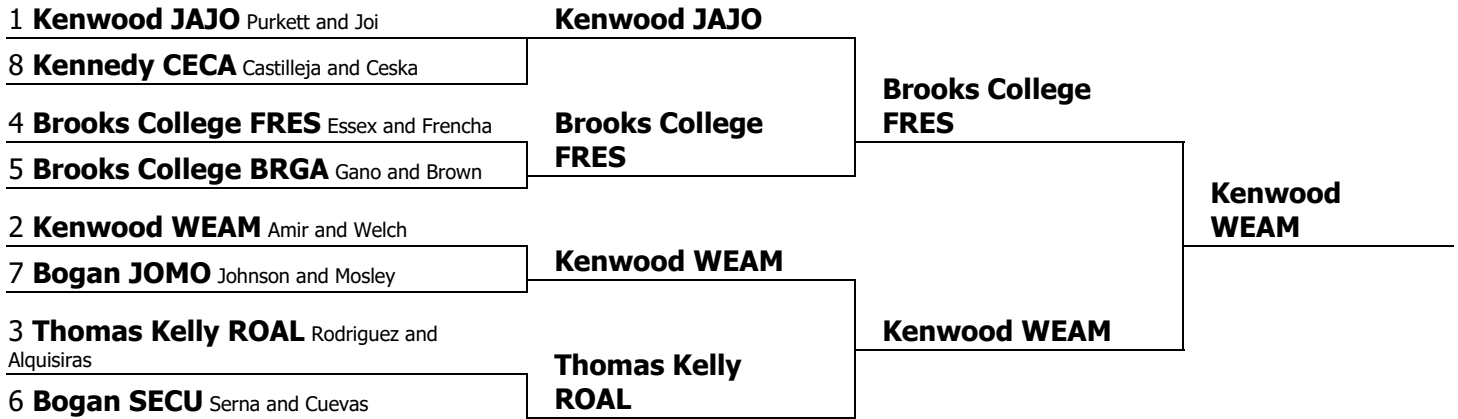

CDL White Conference T1 Novice 2-Person Policy Debate Elimination round bracket

This tournament is being run using SpeechWire Tournament Services software - www.SpeechWire.com.
© 2004-2017 Ben Stewart - All Rights Reserved. SpeechWire version 4.21.006.