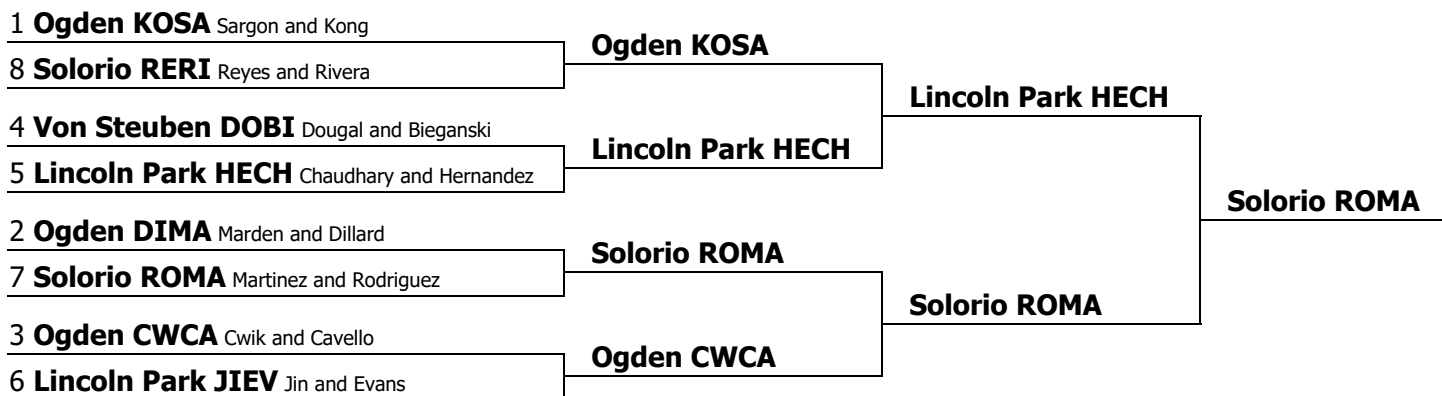

The 2017/2018 Chicago Debate League

BLUE CONFERENCE CHAMPIONSHIP

Sponsored by

PERFORMANCE TRUST

Varsity Bracket

Junior Varsity Bracket

CDL Blue Conference T5: Conference Championship
Novice 2-Person Policy Debate
Elimination round bracket